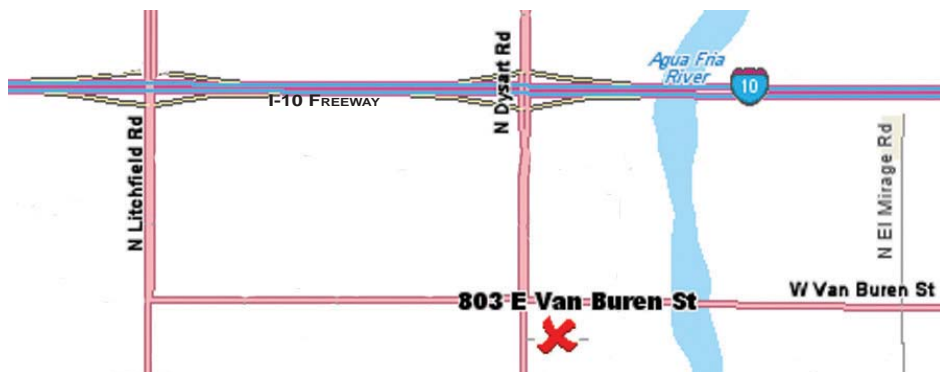

*A to Z Equipment Rentals & Sales  
is proud to announce the opening  
of their new West Valley location!*

Watch for our opening in September, 2010 at:

**803 E. Van Buren in Avondale**  
**The SE corner of Dysart & Van Buren**  
**1/2 block South of I-10 at the Dysart exit**